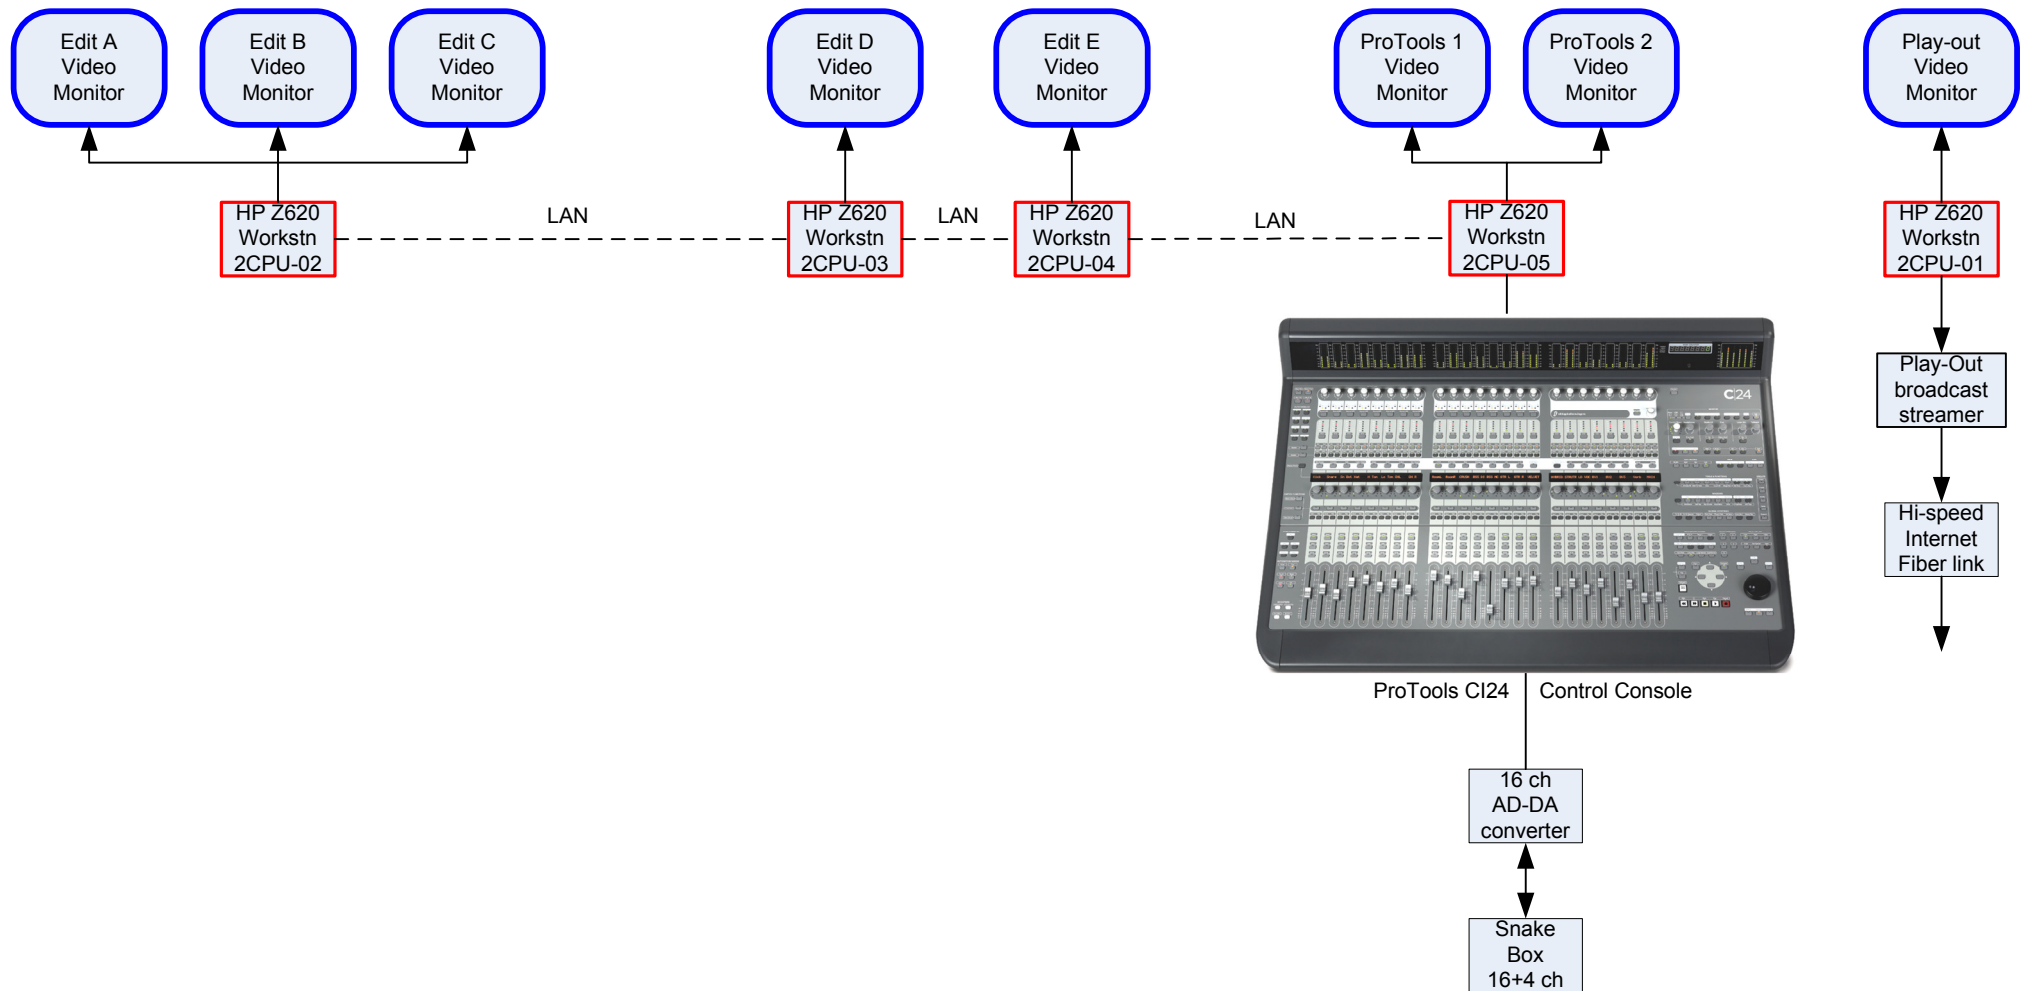

# VIDEO STUDIO (HD 1920x1080, 4:2:2)

# AUDIO-VIDEO CONTROL ROOM (HD 1920x1080)

## Editing, Rendering, Play-Out, Mixing, Mastering and Recording

**STOCK Sound & TV-Studios 2:2**