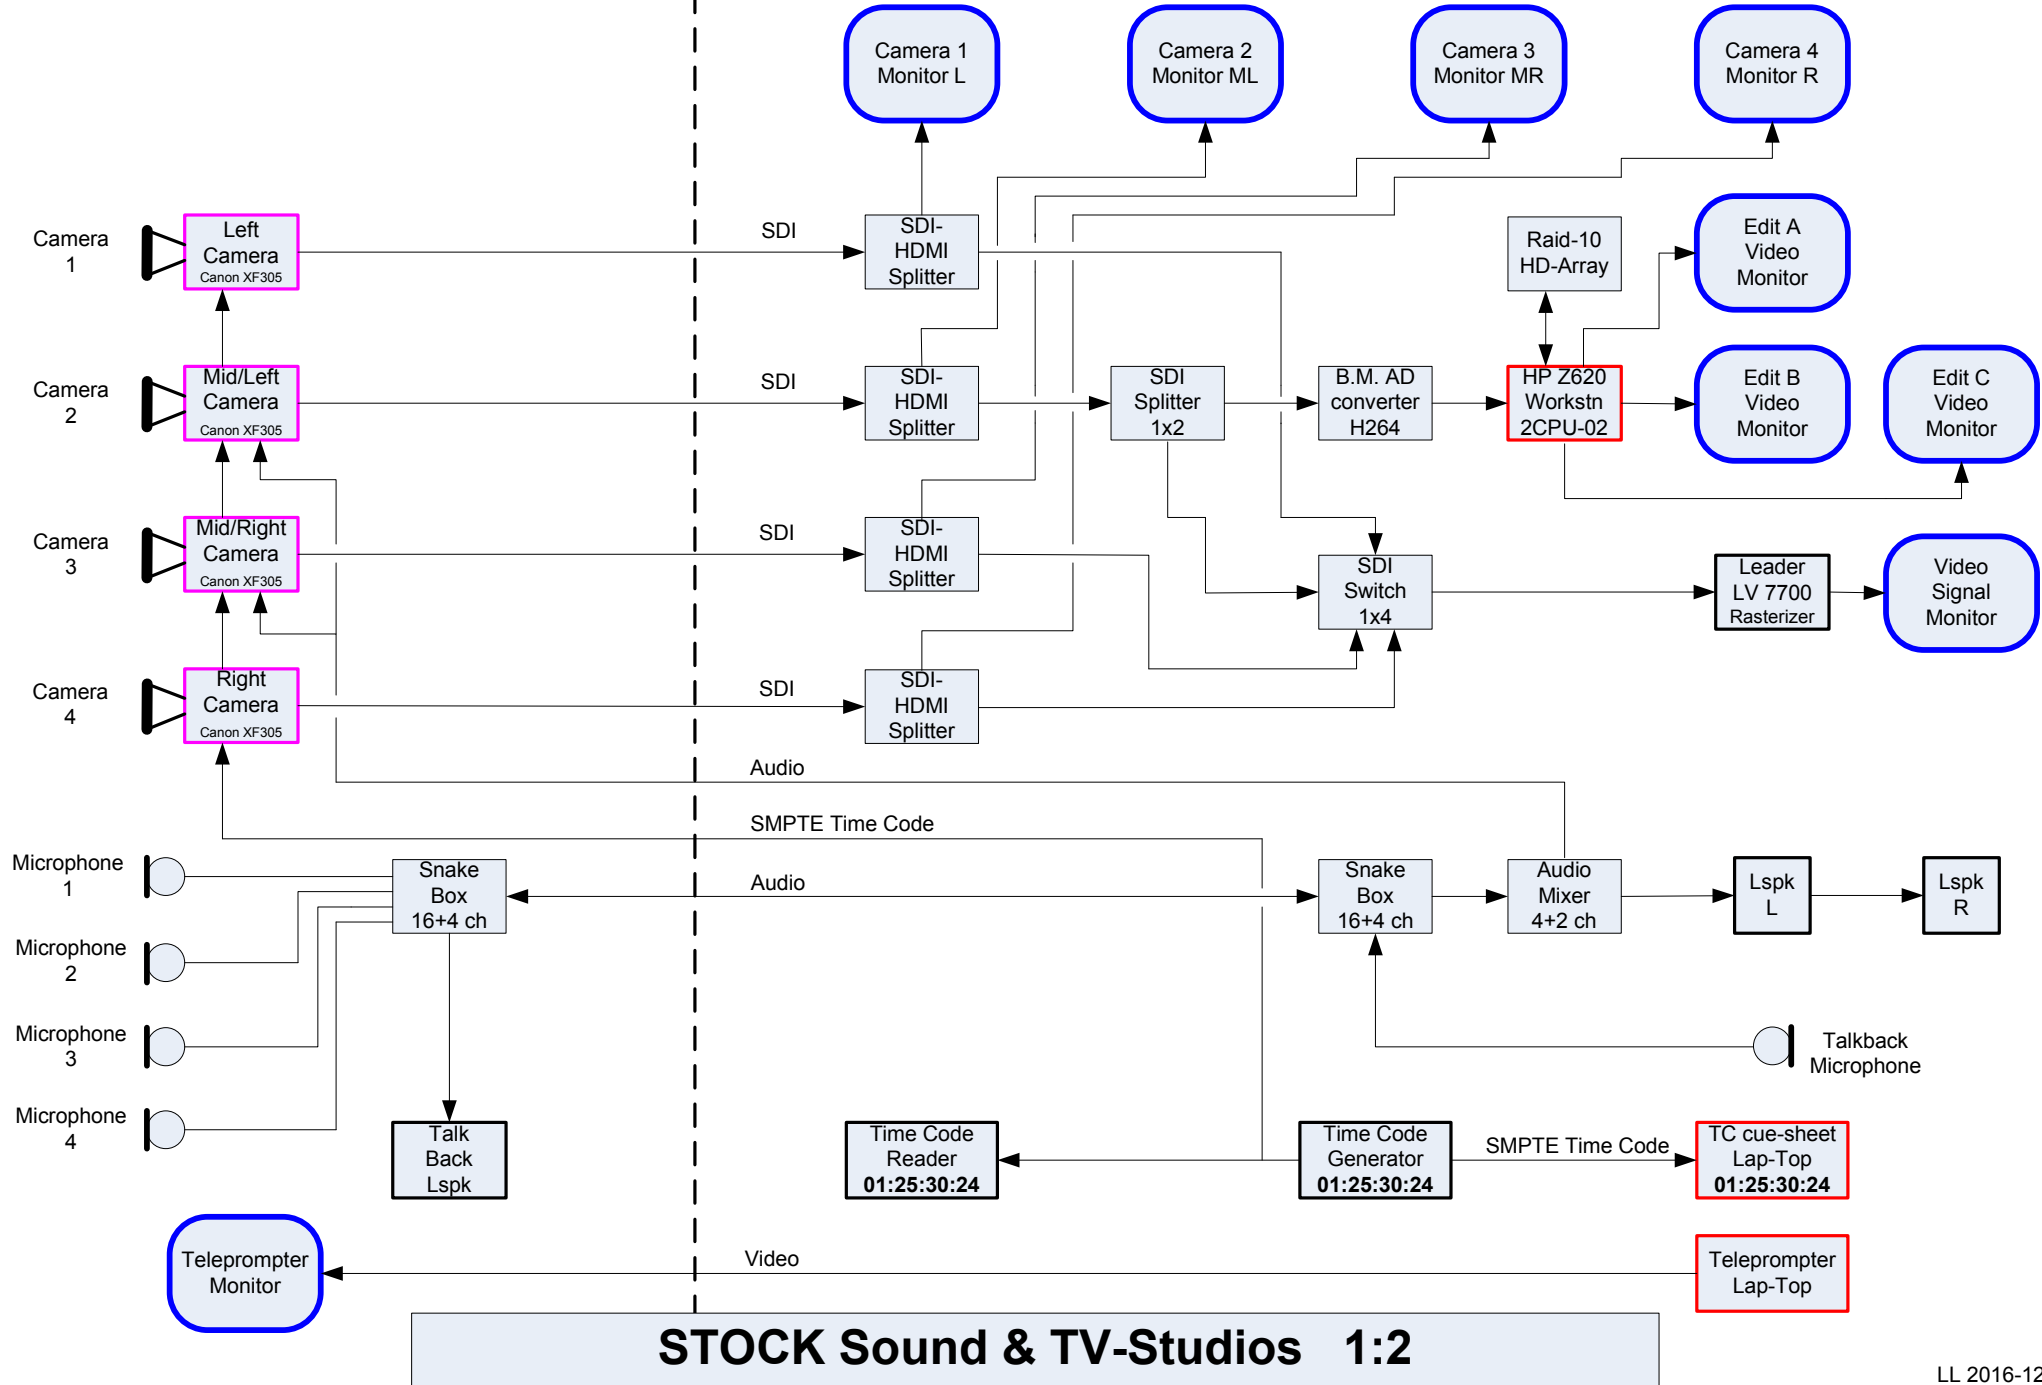

# VIDEO STUDIO (HD 1920x1080, 4:2:2)

# AUDIO-VIDEO CONTROL ROOM (HD 1920x1080)

## Editing, Rendering, Play-Out, Mixing, Mastering and Recording

**STOCK Sound & TV-Studios 2:2**